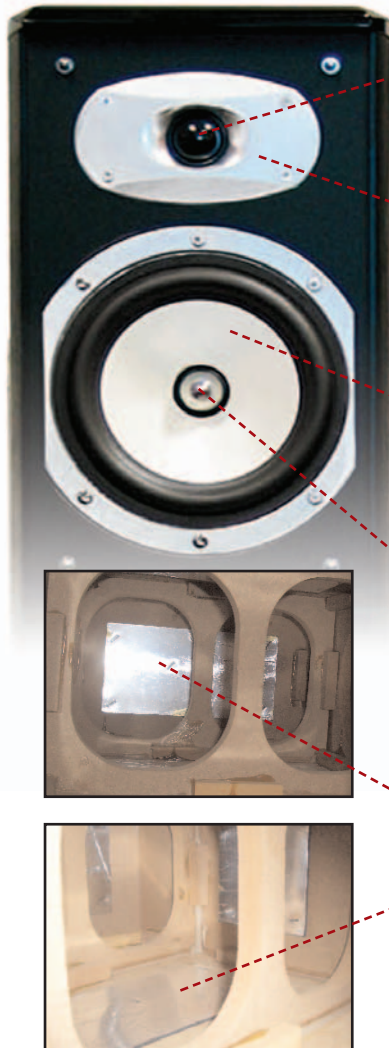

BRIGHTON Series

1 POLYMER INTEGRATED SOFT DOME TWEETER

- Polymer injected so it can hold its shape despite moving 40000/second
 - Equipped with strong magnets, ferrofluid cooling and thermal protection to handle high power
- BENEFIT:** Crystal clear highs.

2 DISPERSION ENHANCING FACEPLATE

- Evenly spreads high frequencies throughout the room.
 - Eliminates the need of sitting in a "sweet spot".
- BENEFIT:** Solid imaging and soundstage that remains consistent throughout the listening area.

4 ALUMINUM PHASE PLUG

- Corrects the time alignment of the cone so the sound from the edge is identical to the sound in the middle of the driver.
 - Reduces cone mass, allows more airflow.
- BENEFIT:** Provides sonic accuracy and better power handling.

8 DUAL FLARED PORTS

- Gently curved at both ends to eliminate port noise and produce tight bass response.

9 BI-WIRE INPUTS

- Allow better speaker wire to be used to maximize performance

10 MULTI LEVEL BRACING